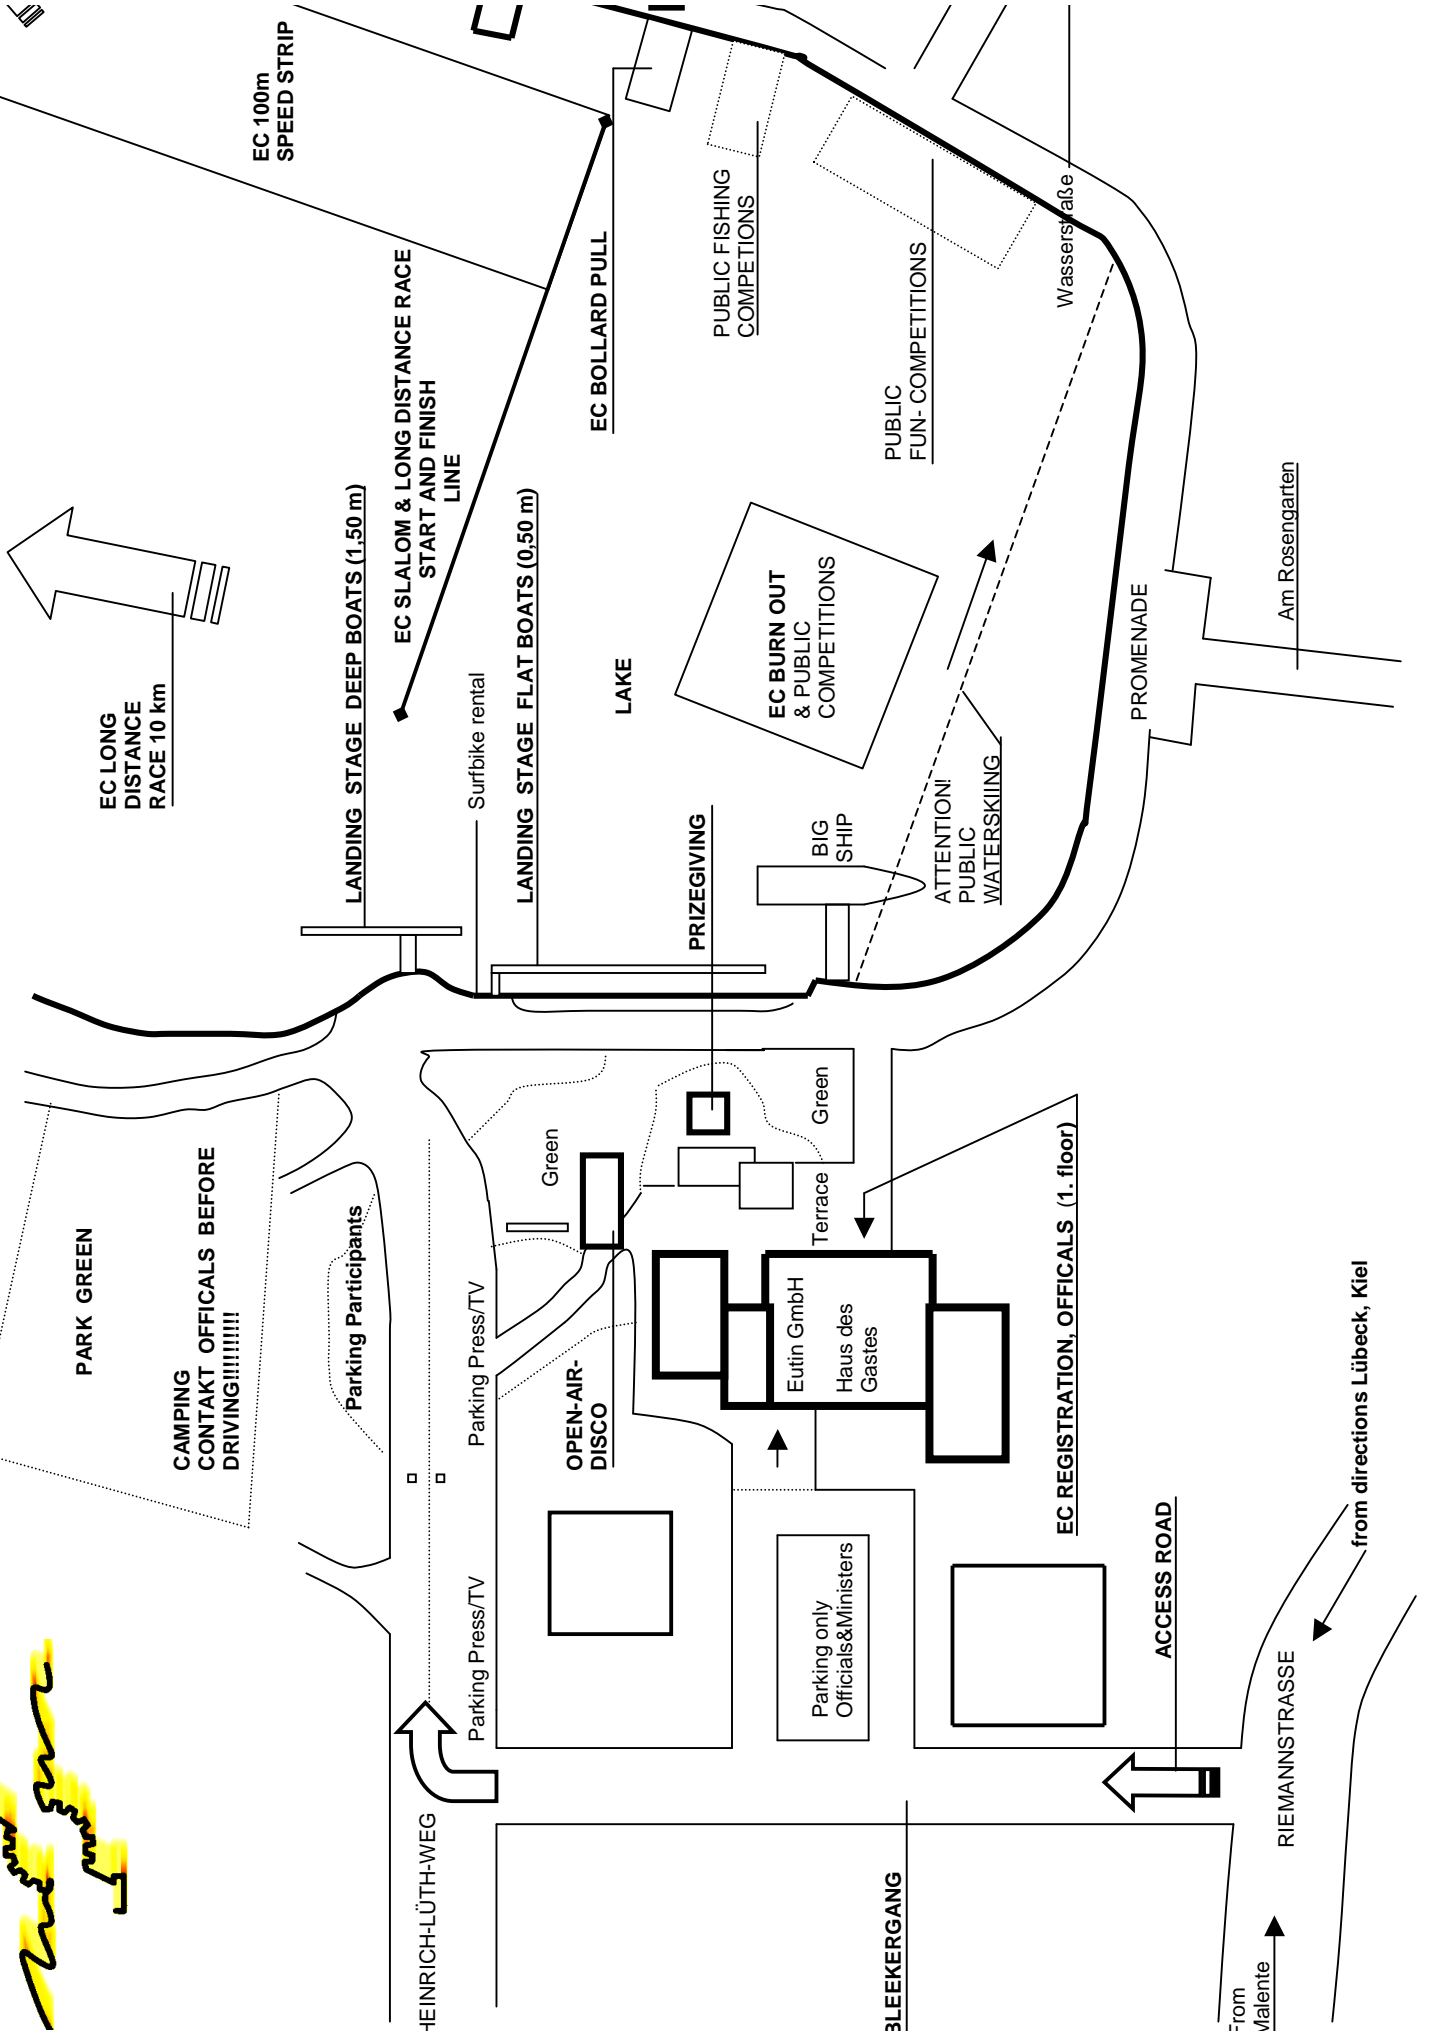

Waterway Open
Friday

PARK GREEN

CAMPING
CONTACT OFFICIALS BEFORE
DRIVING!!!!!!

Parking Participants

Parking Press/TV

OPEN-AIR-
DISCO

Parking only
Officials & Ministers

Eutin GmbH
Haus des
Gastes

PUBLIC
FUN-COMPETITIONS

EC REGISTRATION, OFFICIALS (1. floor)

ACCESS ROAD

from
valente

RIEMANNSTRASSE

from directions Lübeck, Kiel

EC LONG
DISTANCE
RACE 10 km

LANDING STAGE DEEP BOATS (1.50 m)

EC SLALOM & LONG DISTANCE RACE
START AND FINISH
LINE

LANDING STAGE FLAT BOATS (0.50 m)

Surfbike rental

EC BOLLARD PULL

LAKE

Wasserstraße

PROMENADE

Am Rosengarten

BLEEKERGANG